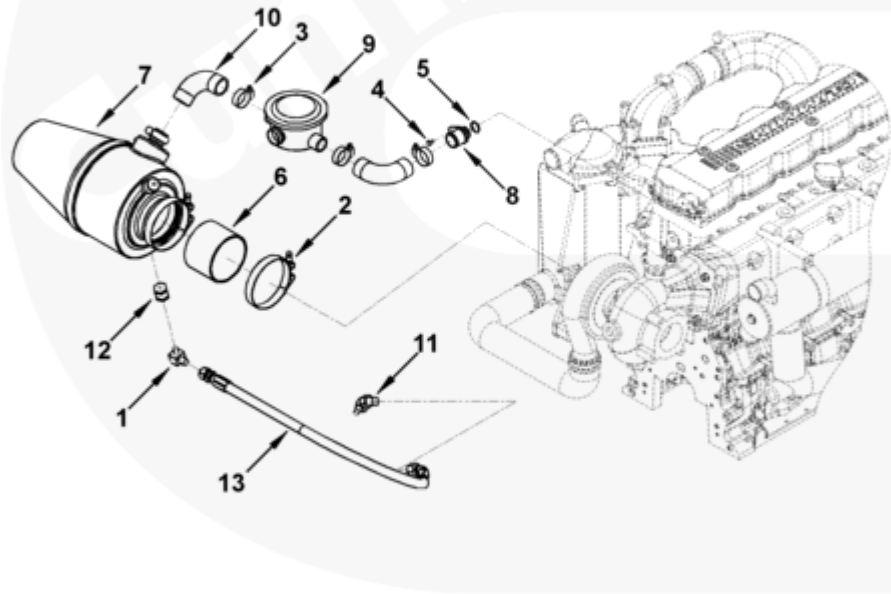

ac953gd

SMALL | MEDIUM | LARGE

Cart	Ref No	Part Number	Part Description	Required	Remarks
View My Cart					
		AC9176	Air Cleaner		Air Cleaner...(More)
					Engine Family: B Series
					Engine Cylinders: 6
					Aspiration: Raw Water
					Aftercooled mounting
					location: From engine CL
					(mm): 49.0
					From CCL (mm): 367.7
					From FFOB (mm): 989.0

					Air Inlet Dia (mm): 101.6
					Element length (mm): 174.5
					Manufacturer: Walker
					duty rating: Light filter
					disposition: Reusable
					restriction indicator: Yes
					breather provision: Ccv.
<input type="checkbox"/>		4931609	Air Cleaner	1	
<input type="checkbox"/>	1	43765	Male Adapter Elbow	1	
<input type="checkbox"/>	2	125740	T-Bolt Clamp	2	4 1/2 in.
<input type="checkbox"/>	3	3043487	Hose Clamp	4	1 1/16 - 2"
<input type="checkbox"/>	4	3900626	Hexagon Flange Head Cap Screw	1	M6 x 1.00 x 12
<input type="checkbox"/>	5	3958414	O-Ring Seal	1	
<input type="checkbox"/>	6	3971079	Plain Hose	1	
<input type="checkbox"/>	7	4931610	Air Cleaner	1	
<input type="checkbox"/>	8	3973094	Vent Fitting	1	
<input type="checkbox"/>	9	3973095	Pressure Regulator Valve	1	
<input type="checkbox"/>	10	3973096	Molded Hose	2	
<input type="checkbox"/>		3973091	Air Cleaner	1	
<input type="checkbox"/>	11	4928769	Male Adapter Elbow	1	
<input type="checkbox"/>	12	3971073	Check Valve	1	
<input type="checkbox"/>	13	3973092	Flexible Hose	1	